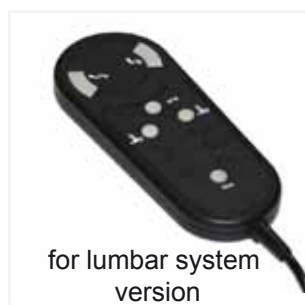

HANDSETS: HCS1

MAIN FEATURES

- Buttons: UP to 16
- Housing colour: Black
- Handset for Ciar massage or BF15 Dynamic lumbar system
- Function LED

DIMENSIONS

TECHNICAL DATA:

- Protection type: IP20
- Material: ABS (Housing), Rubber (buttons)
- Supply Voltage: 5÷30Vdc