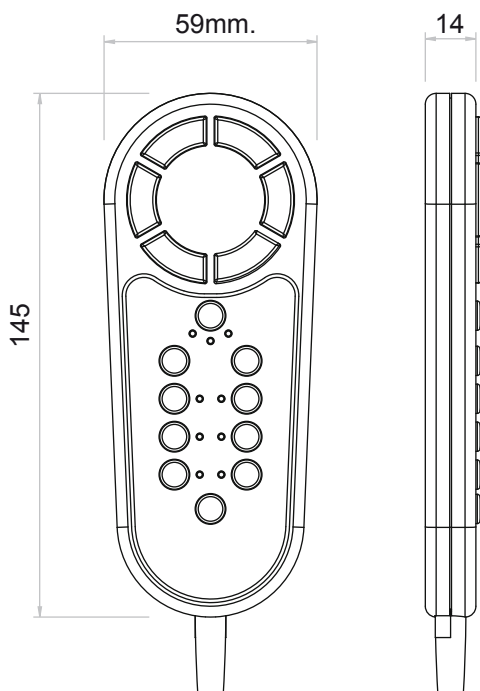

HANDSETS: HCS1

MAIN FEATURES

- Buttons: UP to 16
- Housing colour: Black
- Handset for Ciar massage or BF15 Dynamic lumbar system
- Function LED

DIMENSIONS

TECHNICAL DATA:

- Protection type: IP20
- Material: ABS (Housing), Rubber (buttons)
- Supply Voltage: 5÷30Vdc

STANDARD KIT CONFIGURATIONS

- 1** HCS1 M1 WITH SUPPLY UNIT
- 2** HCS1 M1 WITHOUT SUPPLY UNIT
- 3** HCS1 M1 WITH MASSAGE FRAME