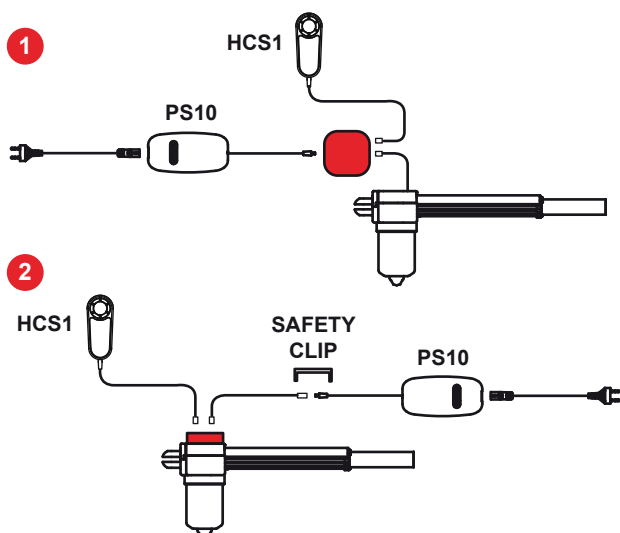

HANDSETS: HCS1

MAIN FEATURES

- Buttons: UP to 16
- Housing colour: Black
- Handset for Ciar massage or BF15 Dynamic lumbar system
- Function LED

DIMENSIONS

TECHNICAL DATA:

- Protection type: IP20
- Material: ABS (Housing), Rubber (buttons)
- Supply Voltage: 5÷30Vdc

STANDARD KIT CONFIGURATIONS

- 1** HCS1 M1 WITH SUPPLY UNIT
- 2** HCS1 M1 WITHOUT SUPPLY UNIT
- 3** HCS1 M1 WITH MASSAGE FRAME