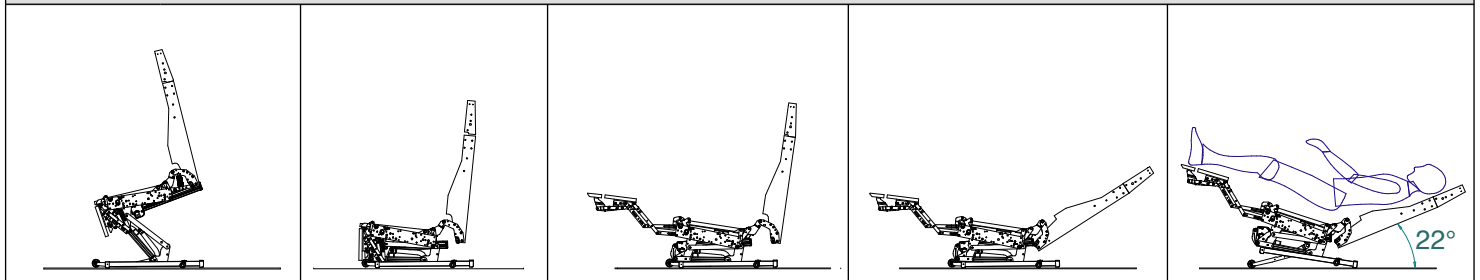

Dual motors CF57 LR17

← Dual motor verso can Tilt also with vertical backrest.