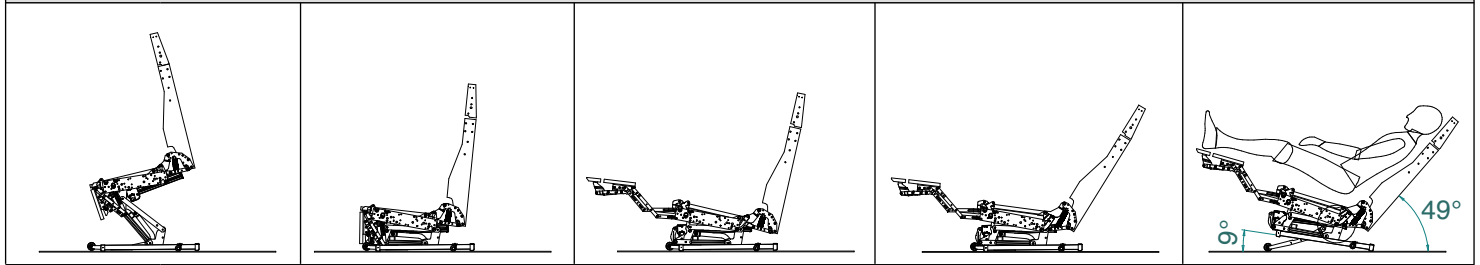

CF56/57 LR17 Lift/Recliner

Single motor CF56 LR17