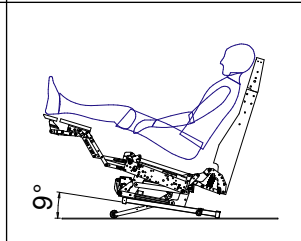

Dual motors CF57 LR17

← Dual motor verso can Tilt also with vertical backrest.