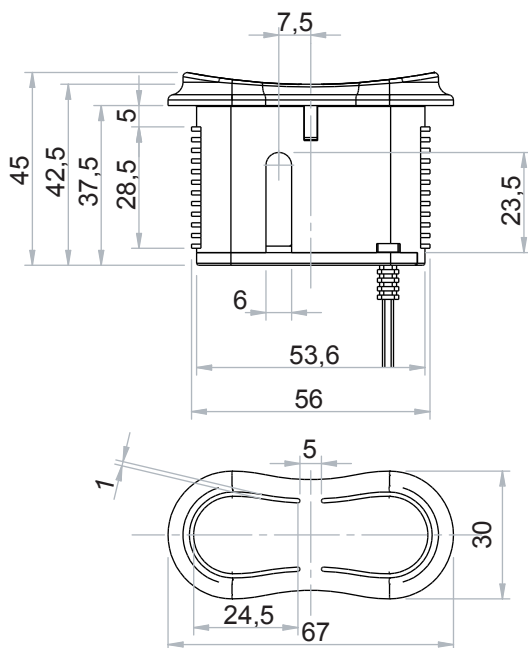

MAIN FEATURES

- Buttons: 2
- Housing colour: Black

DIMENSIONS

TECHNICAL DATA:

- Protection type: IP20
- Material: ABS (Housing)
- Supply Voltage: 5÷30Vdc
- Cable length: 150 - 185cm

STANDARD KIT CONFIGURATIONS