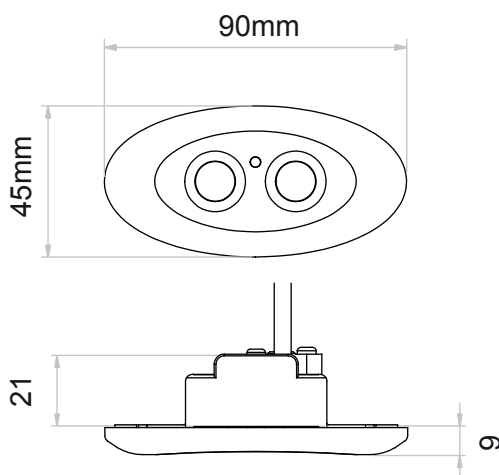

## MAIN FEATURES

- 2 Buttons
- Housing colour: Black
- Buttons and frame: Chromed finish
- Function LED

## TECHNICAL DATA:

- Protection type: IP20
- Material: ABS
- Supply Voltage: 5÷30Vdc

## DIMENSIONS