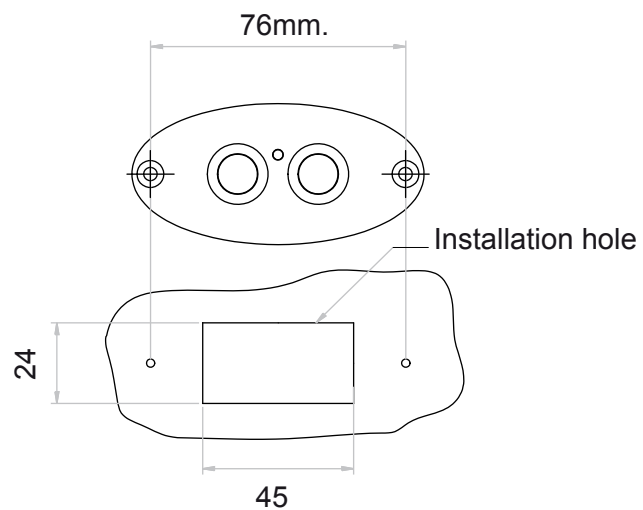

## MAIN FEATURES

- 2 Buttons
- Housing colour: Black
- Buttons and frame: Chromed finish
- Function LED

## TECHNICAL DATA:

- Protection type: IP20
- Material: ABS
- Supply Voltage: 5÷30Vdc

## DIMENSIONS